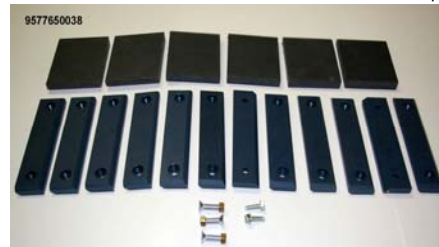

Kit for 5 or 10 Ton Transporter WRII/III:

- 12 wear pads
- 6 wear pads
- 24 flathead machine screws
- 24 lock washers
- 24 hex nuts

9577650038

$500.00